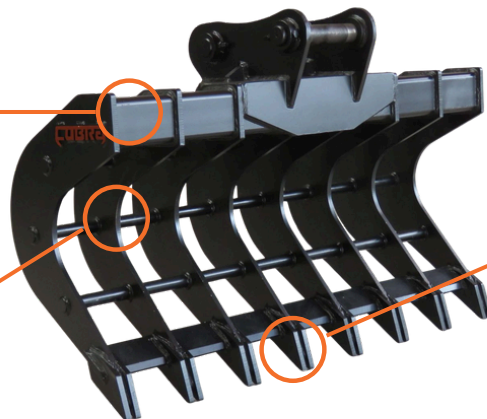

Curved Root Rake

PRODUCT INFORMATION

The Cobra Curved Root Rake is built for strength and efficiency in land clearing and forestry work. Designed to handle uneven strain, its curved tine design makes it ideal for pulling roots and stumps, screening rock, and moving heavy debris with ease.

Engineered from HB350 high-strength steel with reinforced wear zones, the Cobra Root Rake is built to endure demanding conditions without twisting or bending. The open-frame design allows soil and fines to fall through, improving productivity while reducing unnecessary load on your excavator.

Backed by a 3-year warranty, the Cobra Curved Root Rake is a dependable choice for forestry, demolition prep, and site clean-ups across New Zealand.

FEATURES

Rigid Design

Handles the uneven stress of large trees and rocks.

Medium Tensile Body

350 grade steel throughout the body.

Double Pronged Tips

HB400 steel double pronged wear resistant tips to extend the life of the rake.

CONTACT US

(Phone) **0800 223 553**
(Email) sales@cobra.co.nz